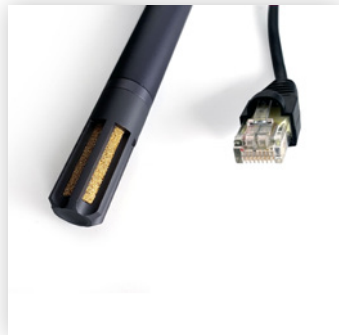

2-589 HIGH PRECISION DIGITAL TEMPERATURE RH SENSOR SMART PORT 10M

DESCRIPTION

High precision humidity and temperature sensor
Can be used in combination with a smartbox and Opticlimat humidifier.

Can be connected (at this moment) only with a smartbox

SPECIFICATIONS

HIGH ACCURACY

Temperature range: -40~120°C

Humidity range: 0~99.9%RH

Accuracy: $\pm 0,2^{\circ}\text{C}$ / $\pm 2\%RH$

Smartport: Smart Box / Smart Remote Controller / MKII / LED

Cable length: 10 meter / 32,8 feet